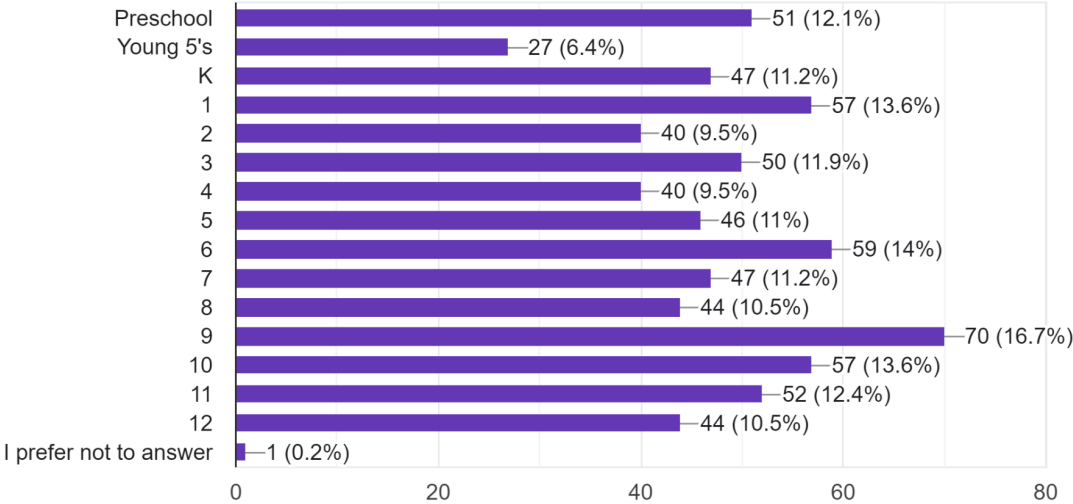

# Evergreen Elementary - Family School Climate Survey, 2023-2024

Please indicate the grade of your student or students:

420 responses