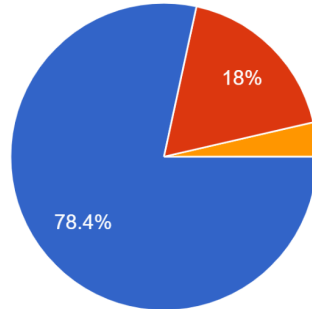

School Safety

3. Evergreen sets clear rules for behavior.

139 responses