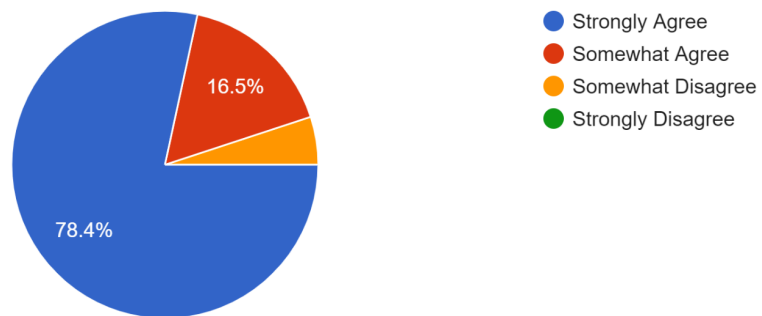

## School Safety

3. Evergreen sets clear rules for behavior.

139 responses

4. My student feels safe at Evergreen.

139 responses

5. My student feels safe going to and from Evergreen.

139 responses

6. School rules are consistently enforced at Evergreen.

139 responses

7. School rules and procedures at Evergreen are fair.

139 responses