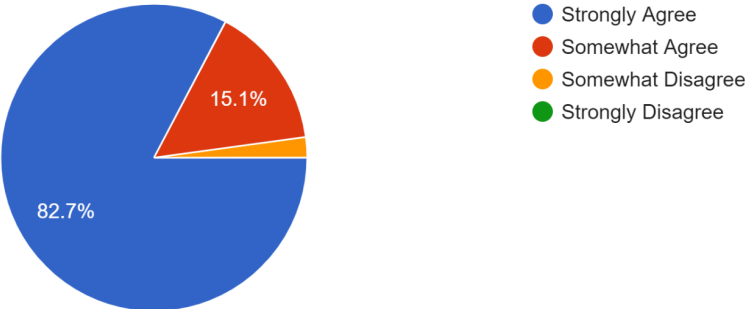

# Teaching and Learning

1. Staff at Evergreen have high standards for achievement.

139 responses

2. Staff at Evergreen promote academic success for all students.

139 responses

## School Safety

3. Evergreen sets clear rules for behavior.

139 responses

4. My student feels safe at Evergreen.

139 responses

5. My student feels safe going to and from Evergreen.

139 responses

6. School rules are consistently enforced at Evergreen.