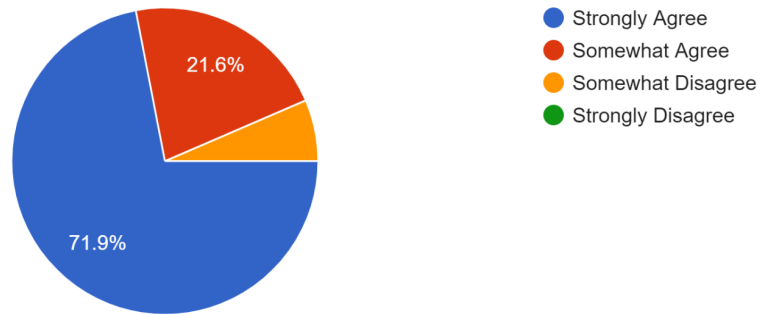

## School Safety

3. Evergreen sets clear rules for behavior.

139 responses

4. My student feels safe at Evergreen.

139 responses

5. My student feels safe going to and from Evergreen.

139 responses

6. School rules are consistently enforced at Evergreen.

139 responses

7. School rules and procedures at Evergreen are fair.

139 responses