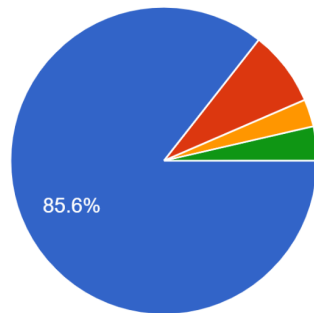

11. Staff at Evergreen communicate well with parents.

139 responses

- Strongly Agree
- Somewhat Agree
- Somewhat Disagree
- Strongly Disagree

12. I feel welcome at Evergreen.

139 responses

- Strongly Agree
- Somewhat Agree
- Somewhat Disagree
- Strongly Disagree

13. All students are treated fairly at Evergreen.

139 responses

- Strongly Agree
- Somewhat Agree
- Somewhat Disagree
- Strongly Disagree

14. Staff at Evergreen treat all students with respect.

139 responses