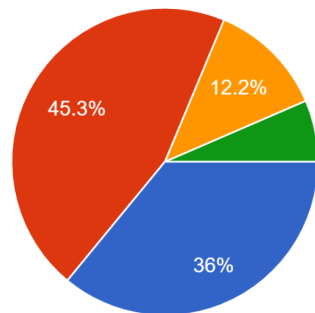

- Strongly Agree
- Somewhat Agree
- Somewhat Disagree
- Strongly Disagree

20. I volunteer to help on special projects at Evergreen.

139 responses